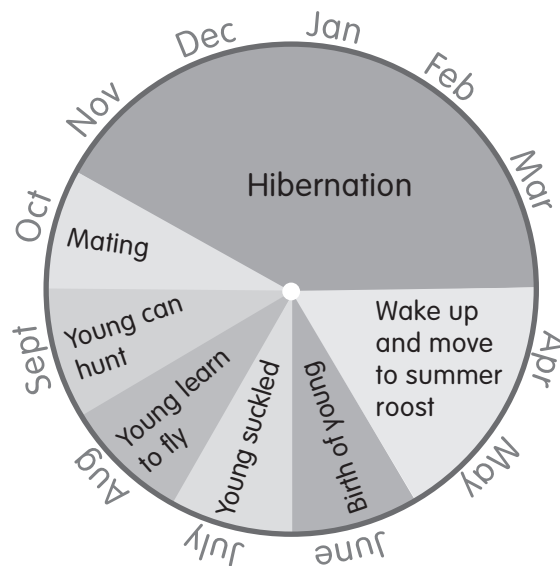

Food and Lifecycle

Bats are carnivores. They fly at night in summer feeding on aerial insects. Tick off which of the following are eaten by bats:

Woodlice
 Worms
 Midges
 Mayflies
 Mice

Mosquitoes
 Moths
 Slugs
 Bees
 Daddy-Longlegs

Here is a drawing of the life cycle of a bat.

TO DO:

Write a paragraph about a year in the life of a bat using this drawing to make sure that the points you make are accurate.
